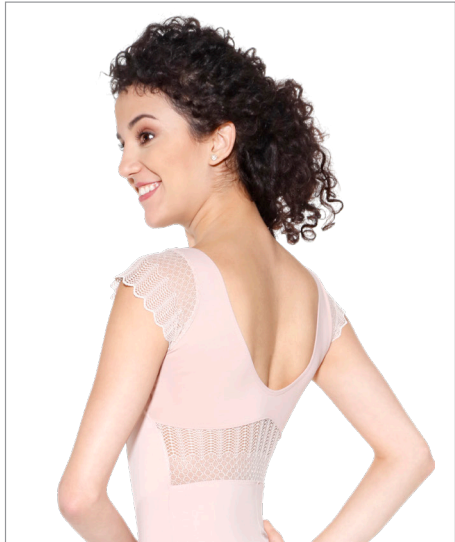

Brittany Cavaco Demi – Soloist, Ballet Theatre of Maryland

586-Antique Rose/  
586-Antique Rose

**E-11211**

Light®/Scalloped Edge Lace  
 Sizes: 3-4-5-6-7  
 Colors:

01-Black/  
01-Black

02-White/  
02-White