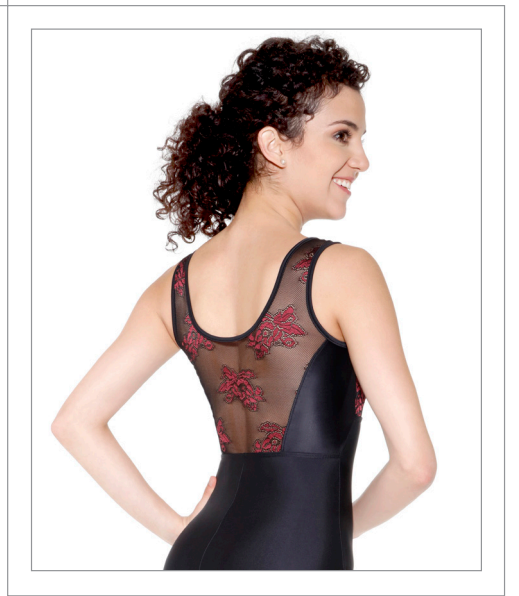

Shimmer Microfiber/  
Embroidered Mesh  
Sizes: 3-4-5-6-7  
Colors:

01-Black/  
01-Black

14-Ocean Blue/  
14-Ocean Blue

01-Black/  
01-Black