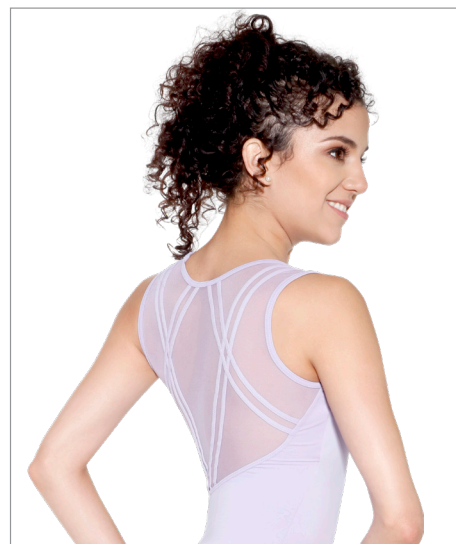

RDE-1647

Microfiber/Mesh LYCRA®

Sizes: 3-4-5-6-7

Colors: