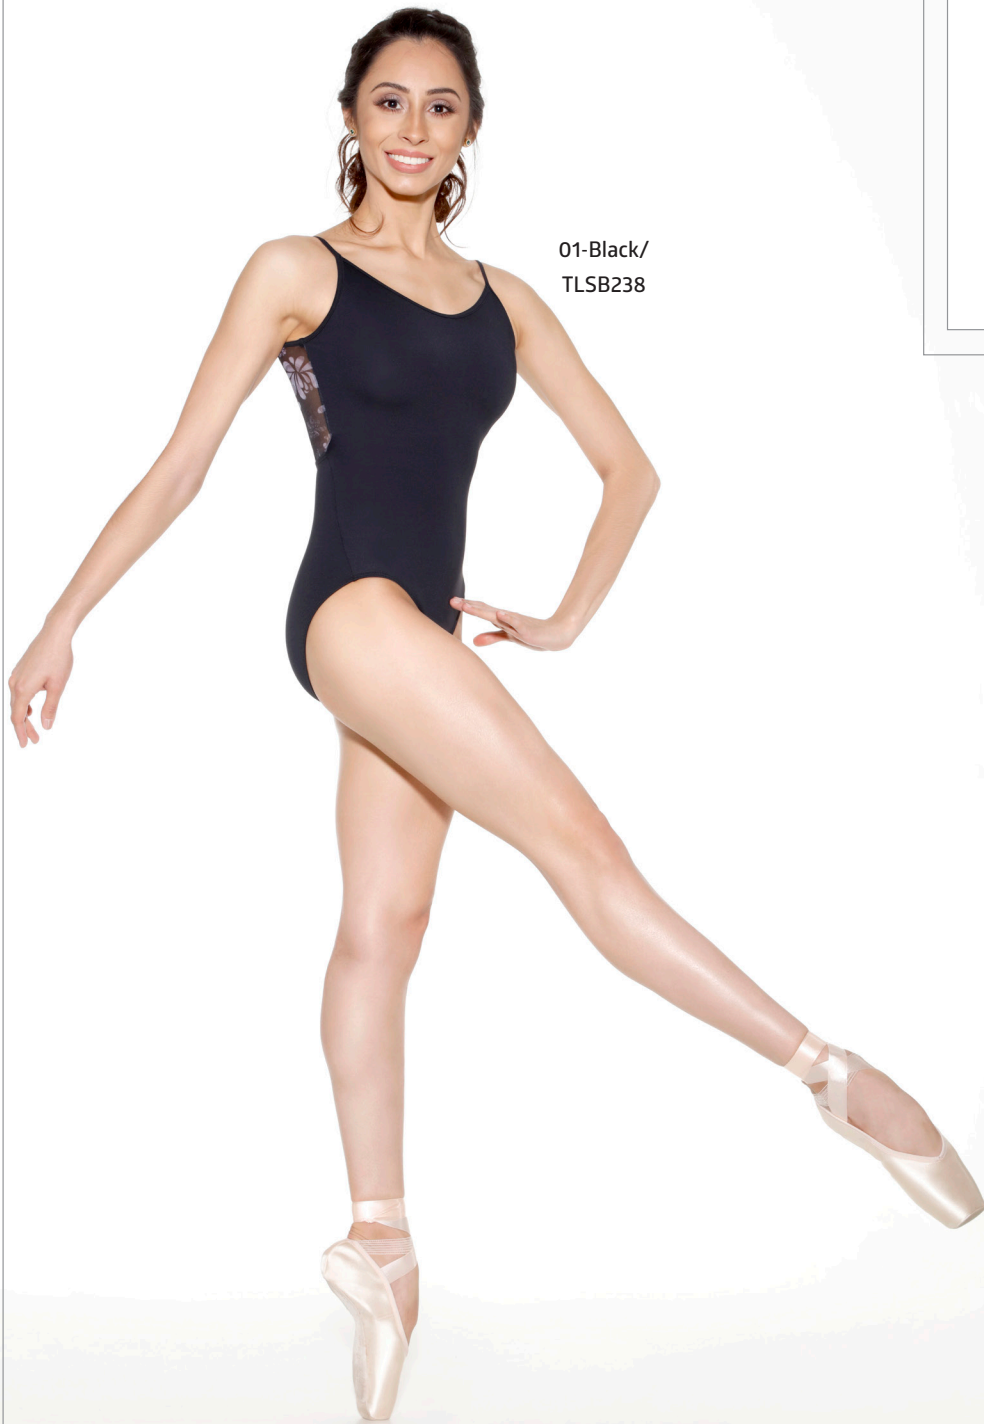

*So Danca*

ENCHANTED FLOWERS...  
DANCE ALWAYS WITH  
A NEW AND CHEERFUL  
APPEARANCE!

Brittany Cavaco Demi – Soloist, Ballet Theatre of Maryland

01-Black/  
TL5B237

**RDE-1729**

Microfiber/Mesh LYCRA®

Sizes: 3-4-5-6-7