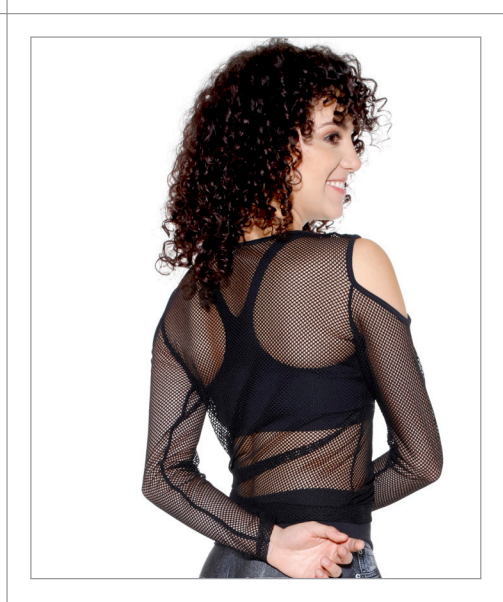

**RDE-1786** Leggings

Micro Poly/Mesh LYCRA®

Sizes: 3-4-5-6-7

01-Black/  
01-Black

PSSB234/  
01-Black/  
01-Black