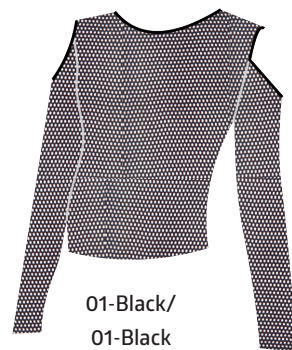

01-Black/
01-Black