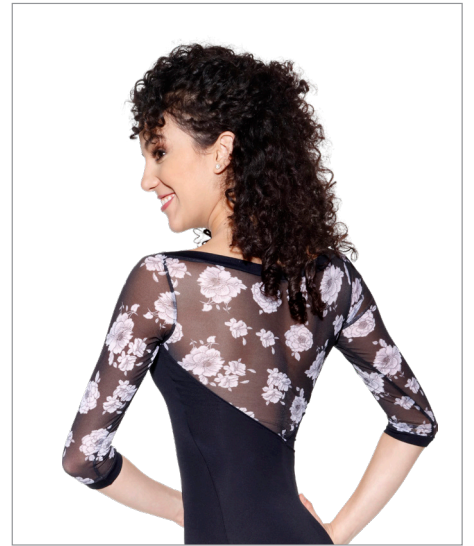

01-Black/
TL5B237

RDE-1729

Microfiber/Mesh LYCRA®

Sizes: 3-4-5-6-7