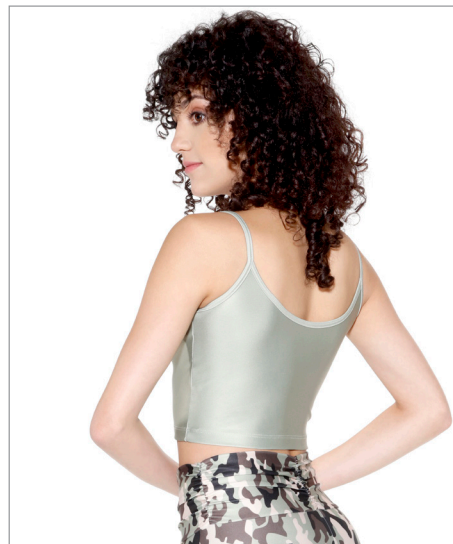

### RDE-1761

High Waist Leggings

Shimmer

Sizes: 3-4-5-6-7

PSSB233

PSSB214