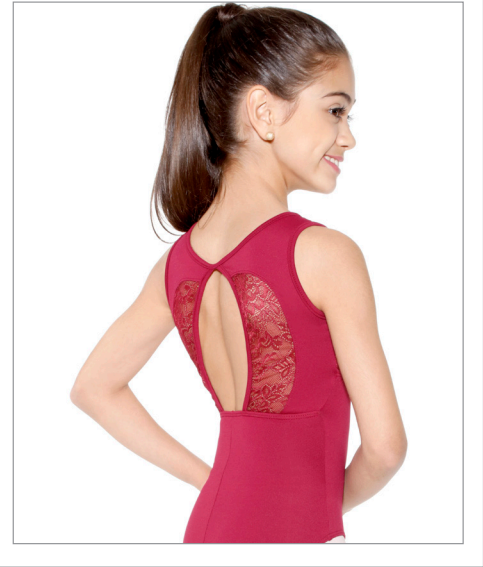

RDE-1774

Microfiber/Floral Lace

Sizes: 00-0-1-2-2A

Colors: