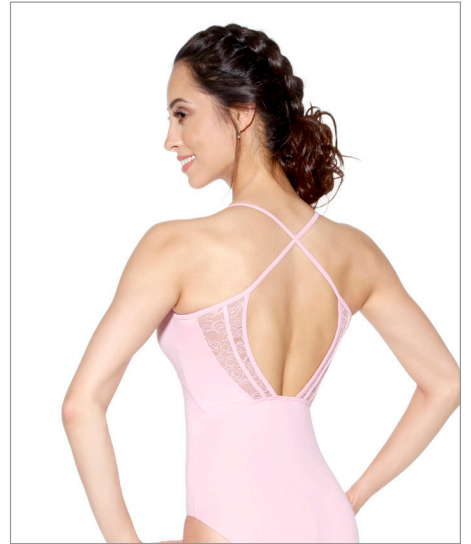

04-Pink/
04-Pink/
04-Pink

E-11214

Light®/Floral Lace/Mesh LYCRA®

Sizes: 3-4-5-6-7

Colors:

01-Black/
01-Black/
01-Black

04-Pink/
04-Pink/
04-Pink

07-Red/
07-Red/
07-Red

49-Dark Purple/
49-Dark Purple/
49-Dark Purple