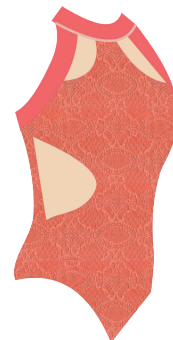

### E-11235

Romantic Lace/Cotton Lingerie/  
Mesh LYCRA®/Light®

Sizes: 3-4-5-6-7

Colors:

01-Black/  
28-Beige/  
01-Black/  
01-Black

02-White/  
01-Black/  
02-White/  
02-White

108-Soft Orange/  
28-Beige/  
28-Beige/  
108-Soft Orange