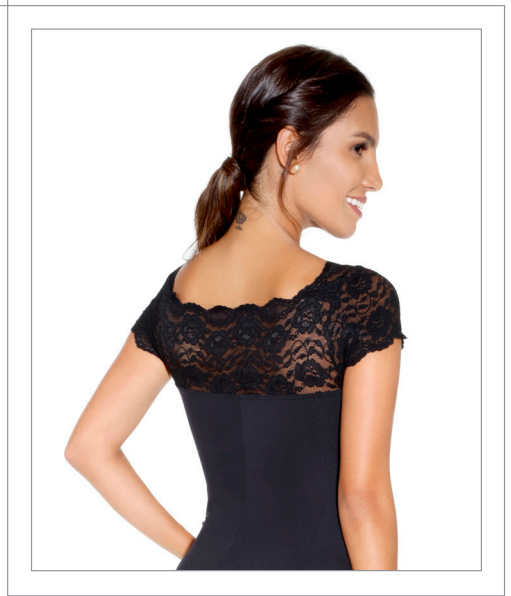

E-10945

Light®/Lace

Sizes: 3-4-5-6-7

Colors: